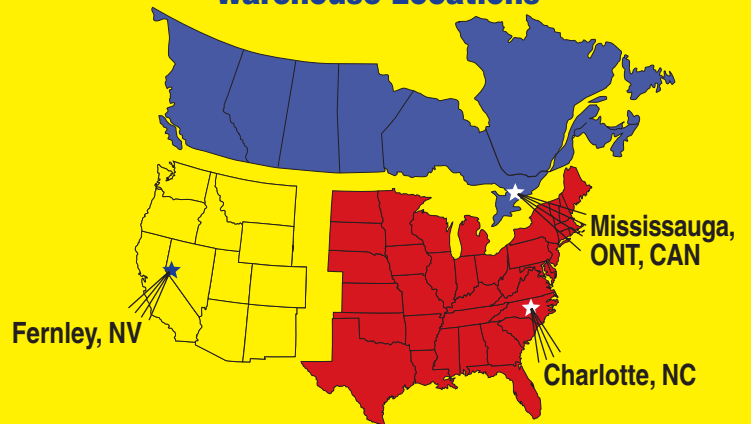

Warehouse Locations

**2007 Application
Listings Enclosed**

Att: Parts Manager
CHRYSLER
DODGE JEEP

VOL 20