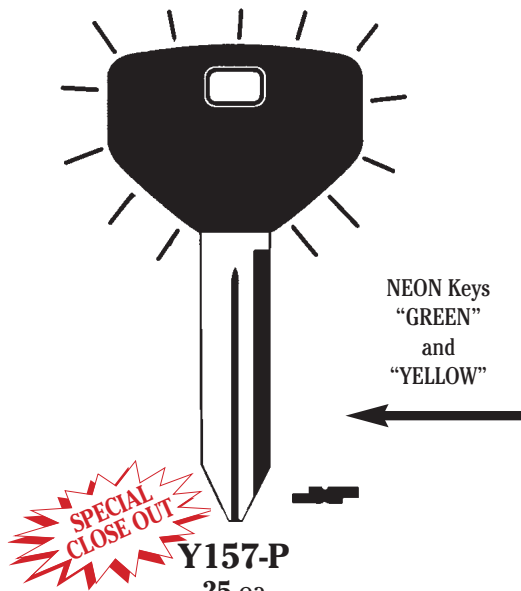

1793V
Box/50 .75 ea.
Bag/10 .85 ea.

1793VC
Box/50 .80 ea.
Bag/10 .95 ea.

Y157
Box/50 .40 ea.
Bag/10 .50 ea.

Y157C
Box/50 .45 ea.
Bag/10 .55 ea.

Y157-P
Box/25 .75 ea.
Bag/5 .90 ea.

Y157-P
.25 ea.

16095
Box/25 .70 ea.
Bag/5 .85 ea.